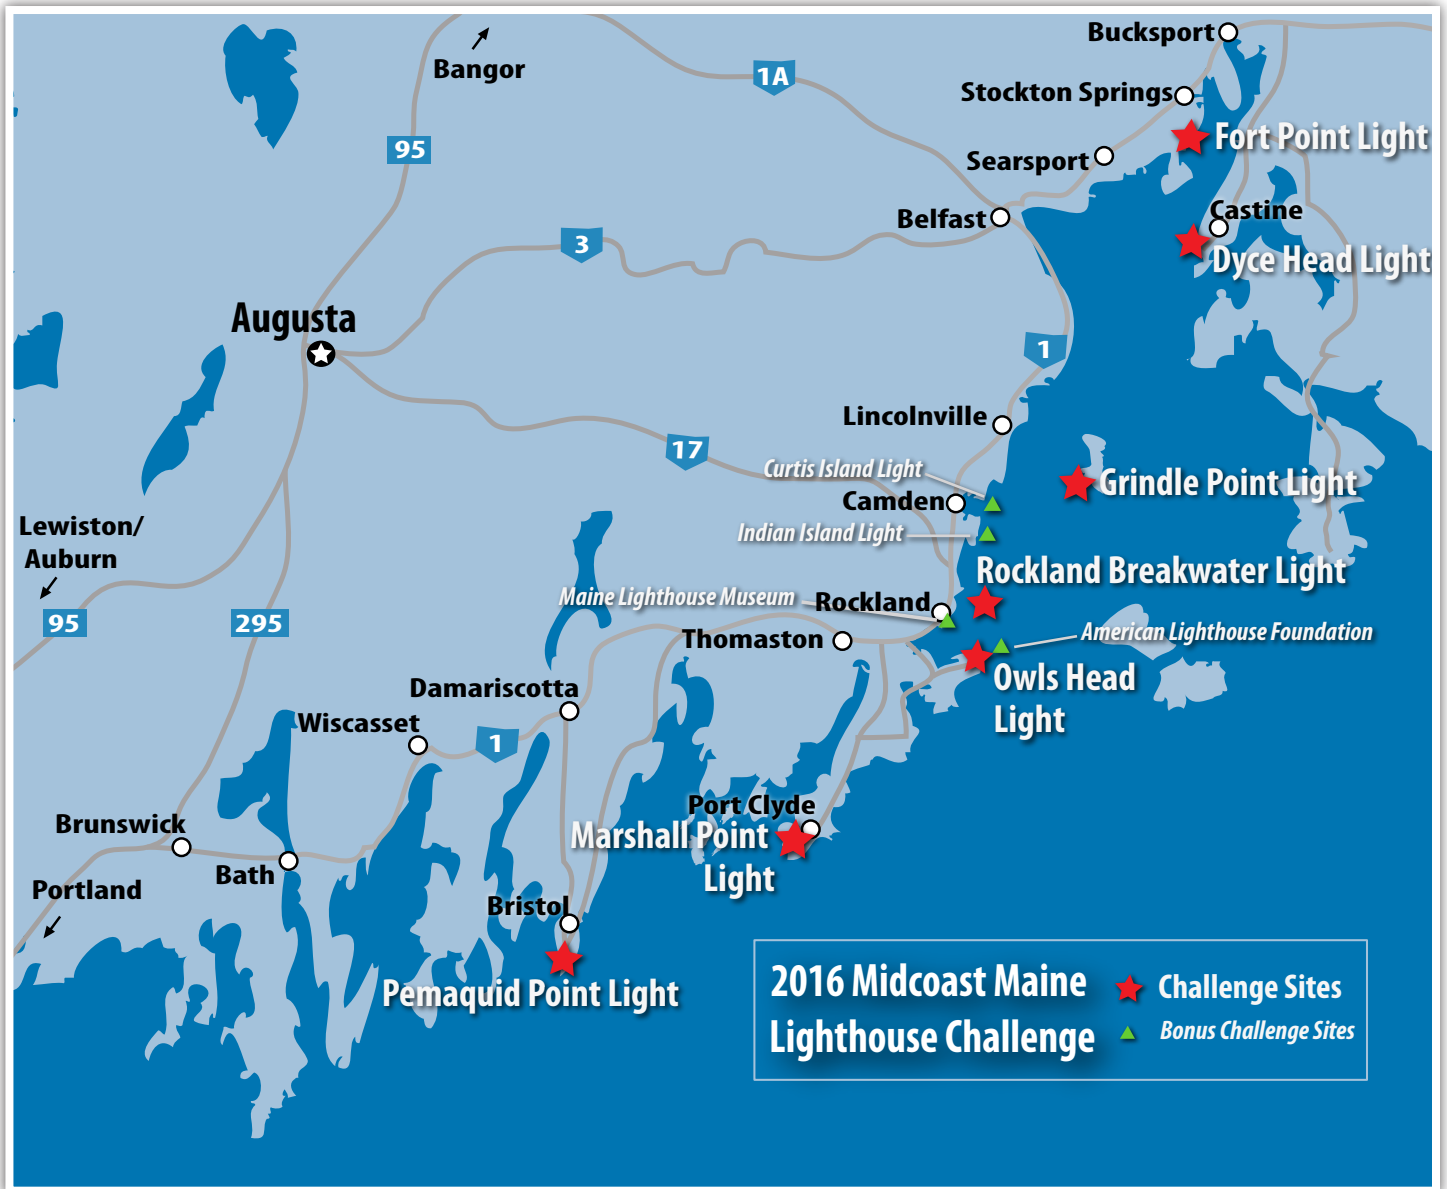

2016 Midcoast Maine LIGHTHOUSE CHALLENGE

JUNE 25TH & 26TH

www.lighthousefoundation.org