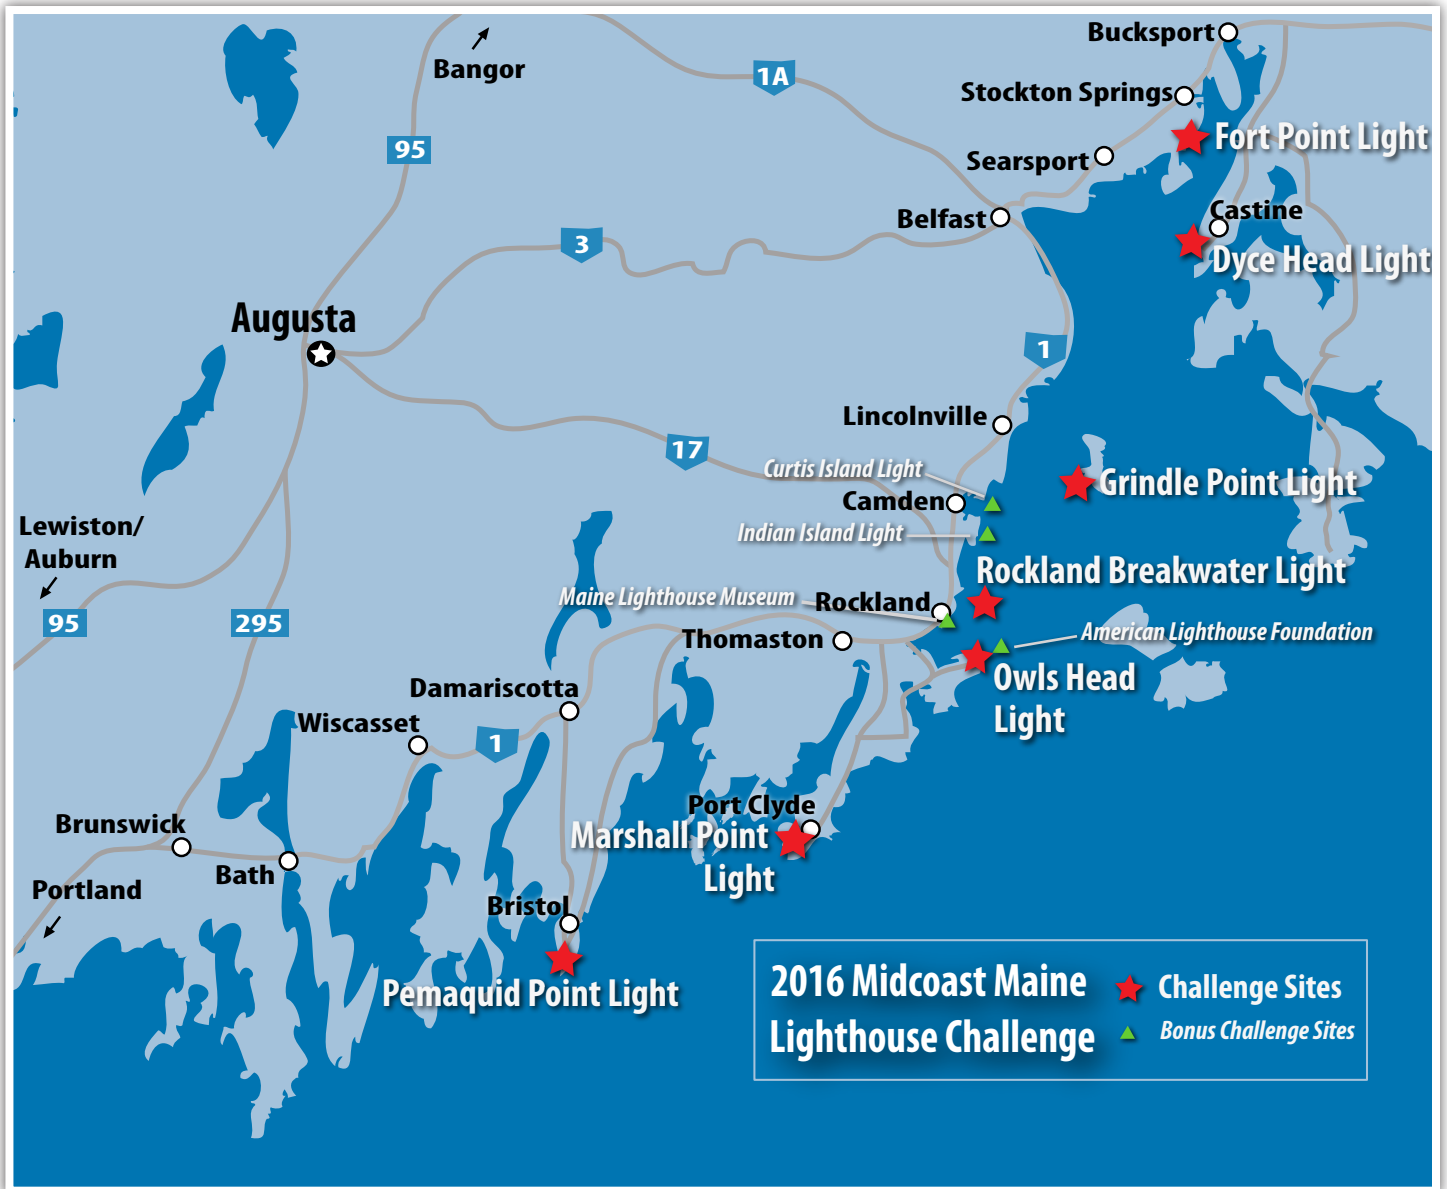

# 2016 Midcoast Maine LIGHTHOUSE CHALLENGE

## JUNE 25TH & 26TH

[www.lighthousefoundation.org](http://www.lighthousefoundation.org)